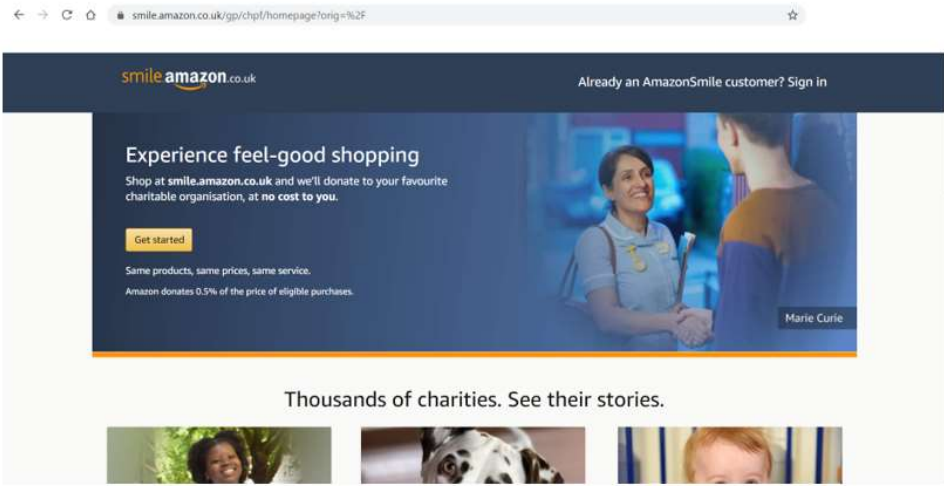

Begin by typing into your search engine "Amazon Smile" and click on the link to take you to the site. You will be taken to the front page, as shown below. Click on "Get Started"

1

Enter your usual Amazon log in details (no need to set up a new password or email) and then verify the email that comes in to your email account.

2

Once you have verified your email you should automatically be taken to this page where you pick your charity and can type "Friends of st mary's" into the search and select from the list. Make sure you select the right "Friends of St Mary's", with the location Putney!