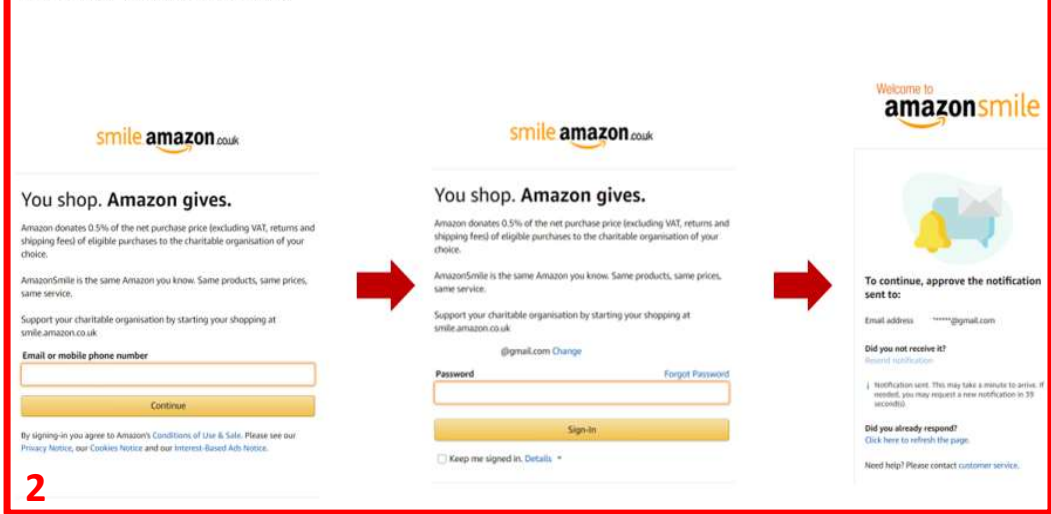

Begin by typing into your search engine "Amazon Smile" and click on the link to take you to the site. You will be taken to the front page, as shown below. Click on "Get Started"

1

Enter your usual Amazon log in details (no need to set up a new password or email) and then verify the email that comes in to your email account.

2

Once you have verified your email you should automatically be taken to this page where you pick your charity and can type "Friends of st mary's" into the search and select from the list. Make sure you select the right "Friends of St Mary's", with the location Putney!