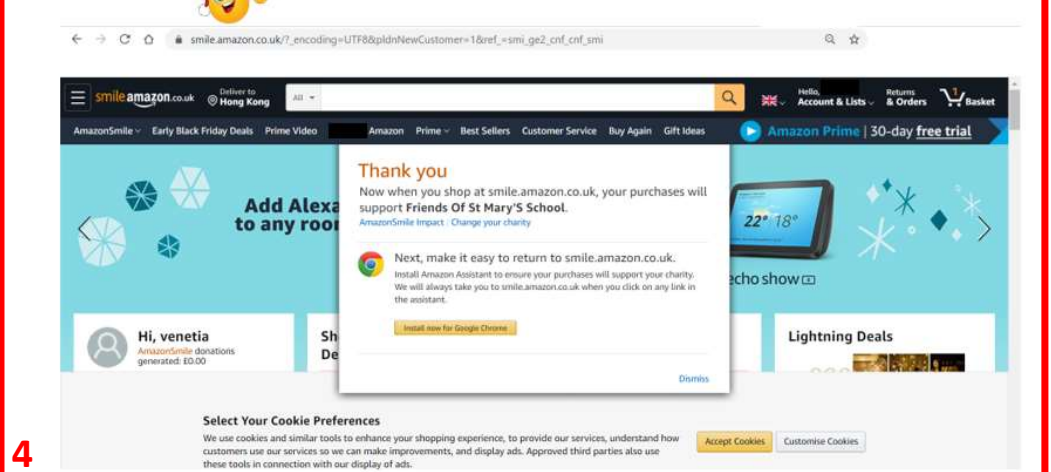

3

And away you go! Make sure you always go to Amazon Smile, rather than the straight Amazon website and everything else will be done automatically and Amazon will donate to FoSMS with every purchase! You can also share Amazon Smile with friends and relatives, you don't have to be a parent of the school to donate to FoSMS! Thank you.