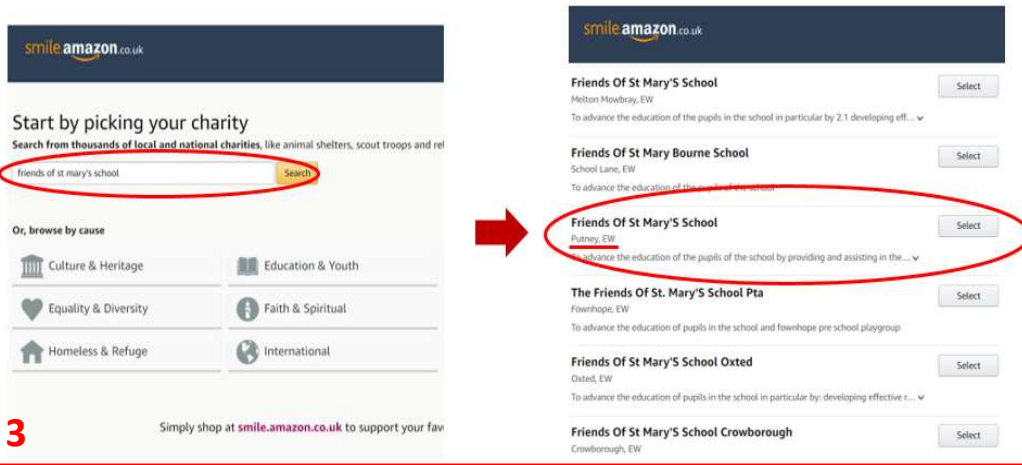

Begin by typing into your search engine "Amazon Smile" and click on the link to take you to the site. You will be taken to the front page, as shown below. Click on "Get Started"

1

Enter your usual Amazon log in details (no need to set up a new password or email) and then verify the email that comes in to your email account.

2

Once you have verified your email you should automatically be taken to this page where you pick your charity and can type "Friends of st mary's" into the search and select from the list. Make sure you select the right "Friends of St Mary's", with the location Putney!